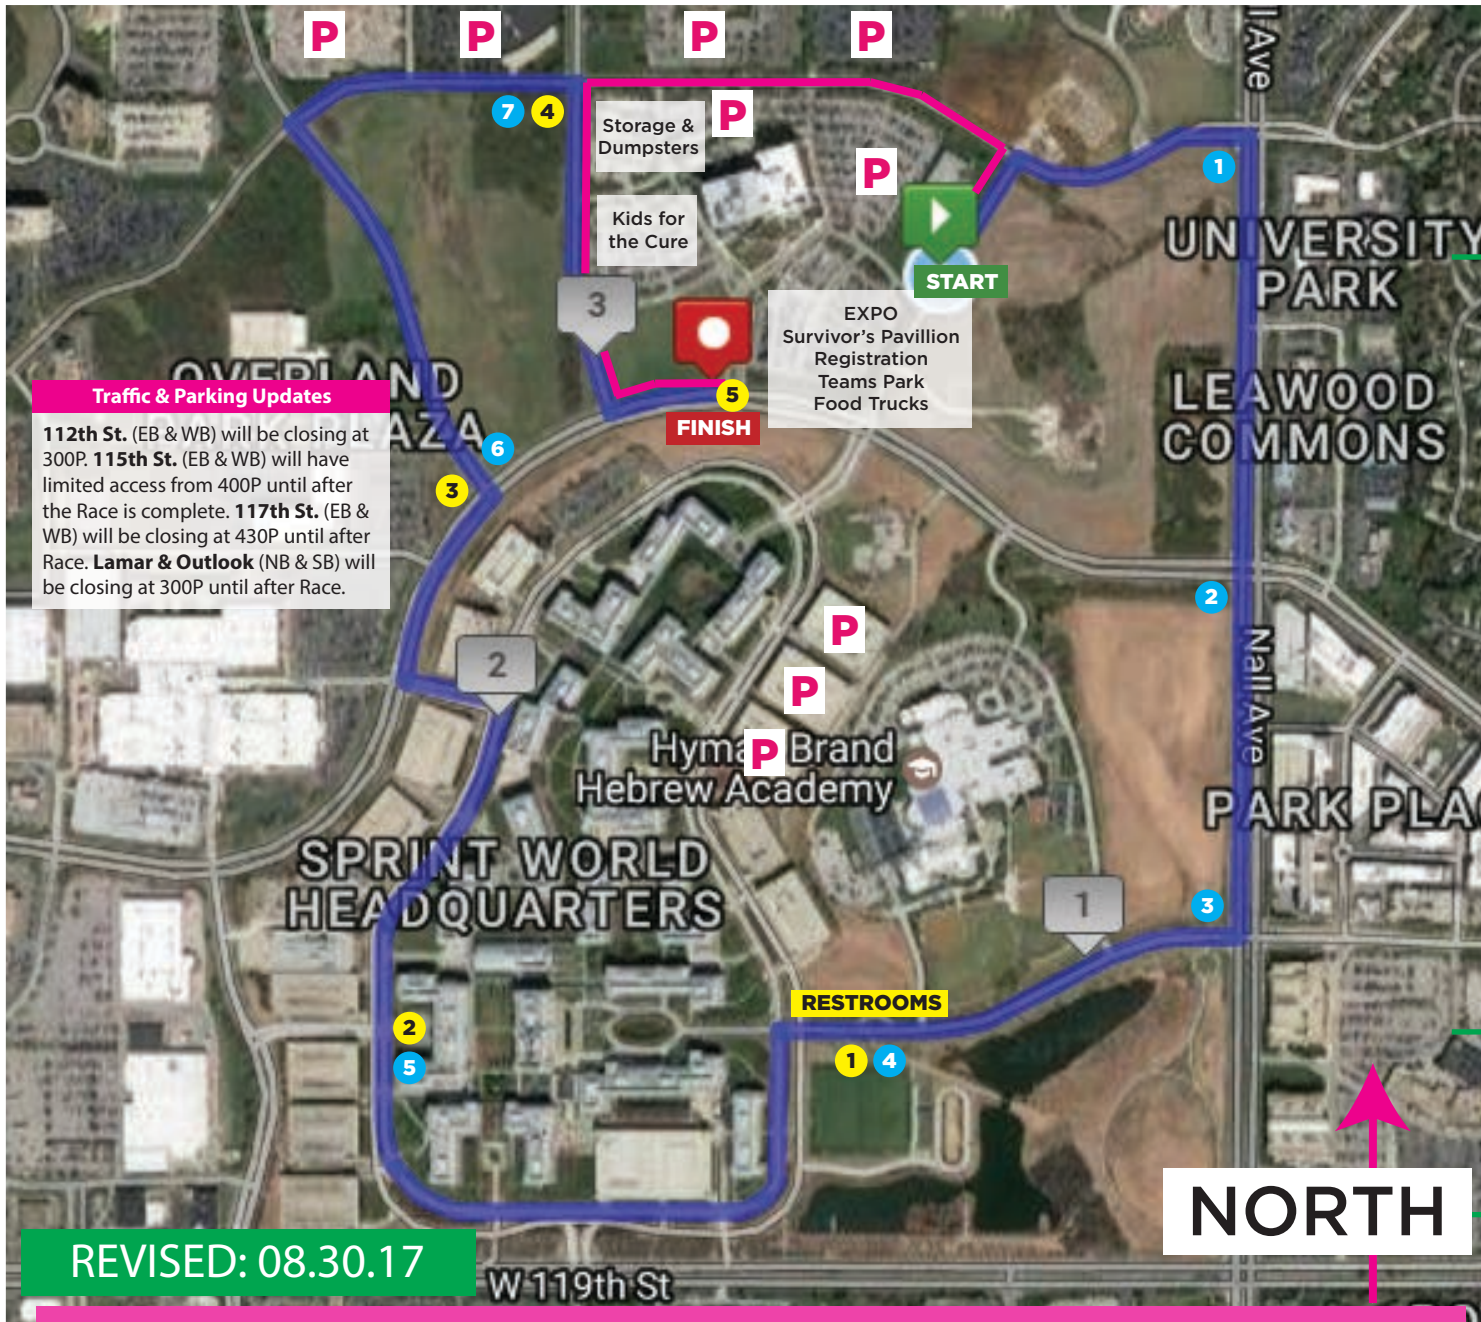

## RACE DAY SCHEDULE:

**300P** Teams Park & All Parking Lots Open\*

**300P** Late Registration & Packet Pick Up Opens\*

**330P** EXPO, Survivors Pavilion, Kids for the Cure, Food Trucks Open\*

**400P** Opening Ceremony (Main Stage)

**430P** 5K Timed & Untimed, 1 Mile Family Fun Walk/Run Begin (Start Line)

**615P** Luminary Celebration & Survivor Parade (Main)

**645P** Post Event Concert & Food Truck Rally (Main)

**1** Water Stations

**P** Free Parking Locations

**1** Band Locations

#KomenKC  
#MoreThanPinkKC  
[KOMENKCRACE.org](http://KOMENKCRACE.org)

**Traffic & Parking Updates**  
112th St. (EB & WB) will be closing at 300P. 115th St. (EB & WB) will have limited access from 400P until after the Race is complete. 117th St. (EB & WB) will be closing at 430P until after Race. Lamar & Outlook (NB & SB) will be closing at 300P until after Race.

# RACE DAY COURSE & PARKING MAP